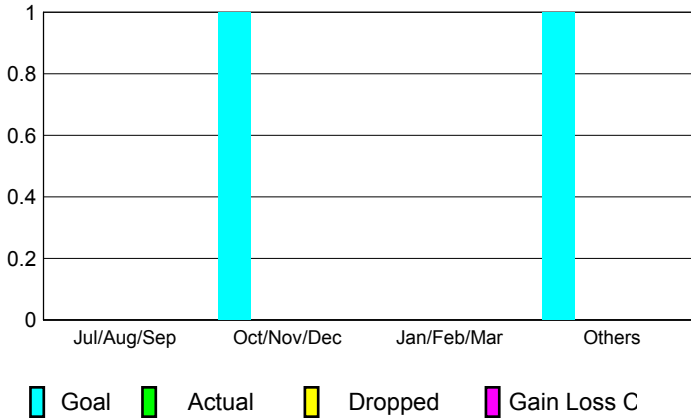

GMT: **Gary Fry**

Location: **IOWA**

GMT CA: **1**

CLUBS

Month	New Club Goal	Actual New Clubs	Actual Dropped Clubs	Gain/Loss of Clubs
2012-2013				
Jul/Aug/Sep	0	0	0	0
Oct/Nov/Dec	1	0	0	0
Jan/Feb/Mar	0	0	0	0
Apr/May/June	1	0	0	0
Totals	2	0	0	0

Club Results 2012-2013

Goal, New, Dropped, Gain/Loss

MEMBERSHIP

Month	Net Memb Goal	Actual New Memb	Actual Dropped Memb	Gain/Loss of Memb
2012-2013				
Jul/Aug/Sep	-5	22	18	4
Oct/Nov/Dec	-2	21	38	-17
Jan/Feb/Mar	1	14	50	-36
Apr/May/June	17	41	55	-14
Totals	11	98	161	-63