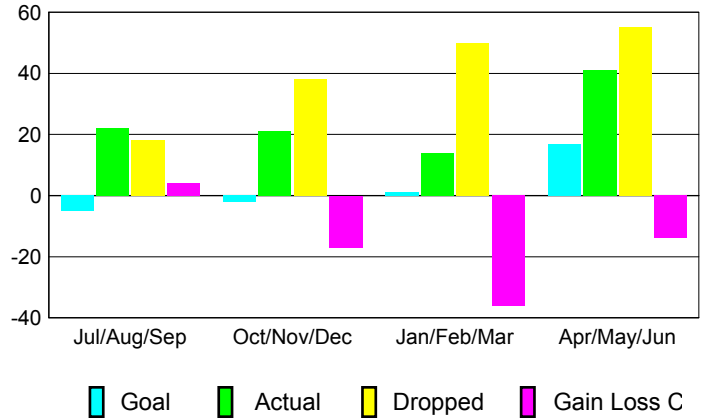

GMT: **Gary Fry**

Location: **IOWA**

GMT CA: **1**

CLUBS

Month	New Club Goal	Actual New Clubs	Actual Dropped Clubs	Gain/Loss of Clubs
2012-2013				
Jul/Aug/Sep	0	0	0	0
Oct/Nov/Dec	1	0	0	0
Jan/Feb/Mar	0	0	0	0
Apr/May/June	1	0	0	0
Totals	2	0	0	0

Club Results 2012-2013

Goal, New, Dropped, Gain/Loss

MEMBERSHIP

Month	Net Memb Goal	Actual New Memb	Actual Dropped Memb	Gain/Loss of Memb
2012-2013				
Jul/Aug/Sep	-5	22	18	4
Oct/Nov/Dec	-2	21	38	-17
Jan/Feb/Mar	1	14	50	-36
Apr/May/June	17	41	55	-14
Totals	11	98	161	-63

Membership Results 2012-2013

Goal, New, Dropped, Gain/Loss

YTD Status Quo Clubs 2012-2013

Status Quo Clubs Compared to Status Quo Members

Gender Comparison 2012-2013

Club Gain/Loss 2012-2013

Membership Gain/Loss 2012-2013